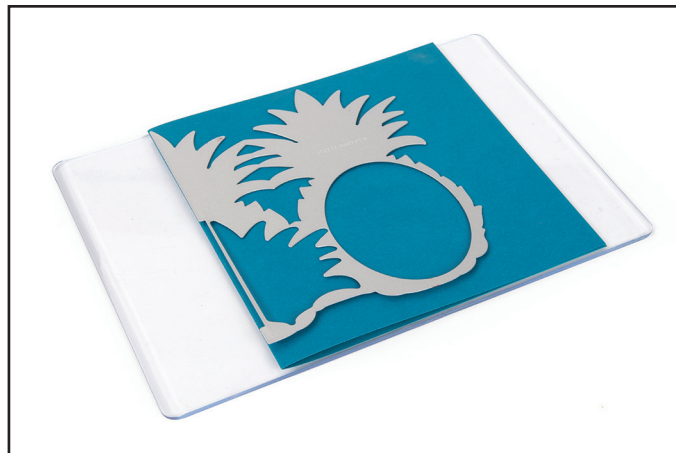

662727 Sizzix® Thinlits™ Die Set - Card, Pineapple Fold-a-Long™ by Jen Long

1. Fold-a-Long™ dies are designed to cut using the single-fold technique. This technique begins by folding a single piece of cardstock in half.

2. Place the folded cardstock on the Cutting Pad with the straight edge of the half pineapple just past the edge of the fold.

3. Accordion fold the card as shown.

4. The center cutout is designed to fit between the top and bottom tabs in the center of the card.