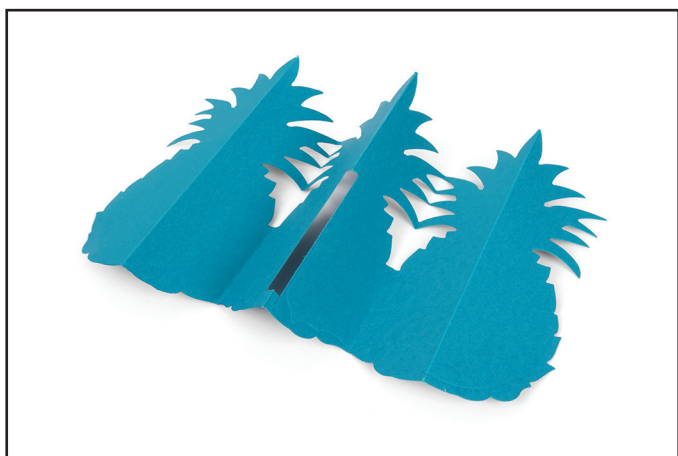

662727 Sizzix® Thinlits™ Die Set - Card, Pineapple Fold-a-Long™ by Jen Long

1. Fold-a-Long™ dies are designed to cut using the single-fold technique. This technique begins by folding a single piece of cardstock in half.

2. Place the folded cardstock on the Cutting Pad with the straight edge of the half pineapple just past the edge of the fold.

3. Accordion fold the card as shown.

4. The center cutout is designed to fit between the top and bottom tabs in the center of the card.