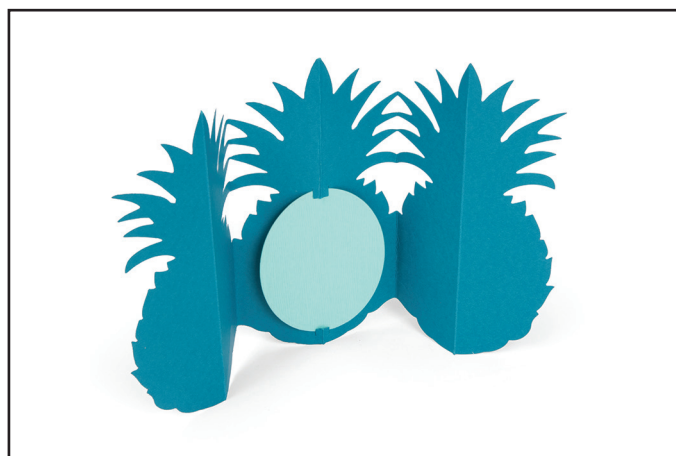

662727 Sizzix® Thinlits™ Die Set - Card, Pineapple Fold-a-Long™ by Jen Long

1. Fold-a-Long™ dies are designed to cut using the single-fold technique. This technique begins by folding a single piece of cardstock in half.

2. Place the folded cardstock on the Cutting Pad with the straight edge of the half pineapple just past the edge of the fold.

3. Accordion fold the card as shown.

4. The center cutout is designed to fit between the top and bottom tabs in the center of the card.